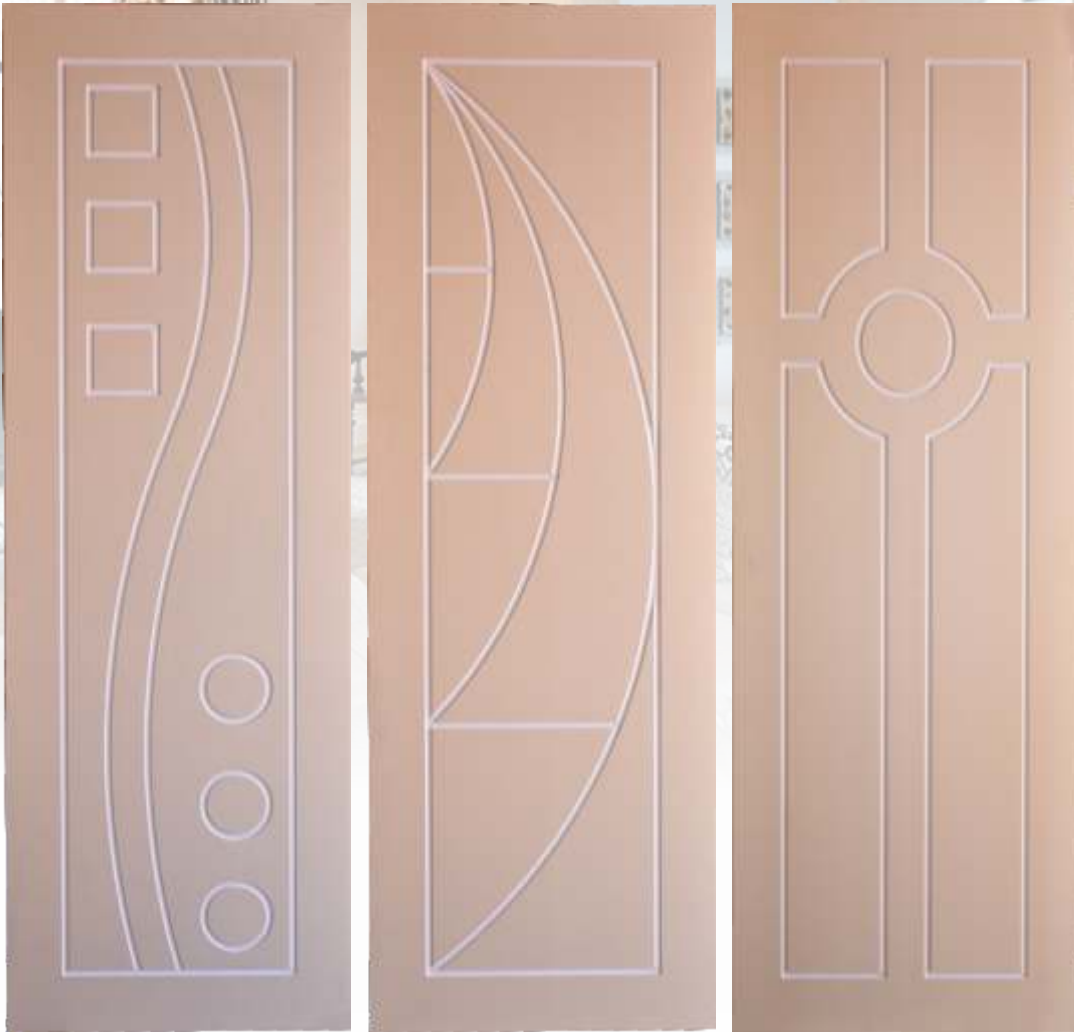

WPC DOORS

PVC / WPC DOOR

WPC DOOR
& WINDOW
FRAME

1. Easy installing, building block mode. Only after screwing, WPC door can be installed directly and the ALC panel and frame no need plane or paint.
2. As it is resistant to the vagaries of nature, it is quite long lasting and durable compared to the wooden and metal, it hardly requires any type of protective layer or paint, although these doors weigh less, it is quite strong and provides adequate protection to homes and buildings, today these doors are used in most of the places including offices, apartments and other buildings.
3. Versatile product. WPC door can be nailed, cut, sawed according to the requirements of the homeowners, it is therefore widely preferred by most of the people.
4. Low maintenance - WPC door hardly requires any sort of maintenance apart from regular cleaning, wooden doors need to be painted occasionally to retain its glow and value, these maintain its form and color for very long period, it is therefore considered to be one of the most economical varieties used in homes and apartments.
5. Attractive - Most of the WPC doors are attractive as it includes a variety of designs and styles, considered to be the best material for any type of interior decoration, most of WPC doors include smooth and bright surfaces which add to the decor of the home.

WPC AND PVC DOORS

DENSITY - 0.50, 0.52, 0.55

Color - Ivory | Thickness - 27MM ● Color - White | Thickness - 28MM

Sizes: 84 x 36 | 81 x 33 | 81 x 30 | 81 x 27

WPC Door Frames Available

Sizes : 7ft & 3ft

Thickness : 5x2.5, 4x2.5 4x2, 3x2

Imagination Becomes Reality

PVC / WPC DOOR

100% Termite Proof

Tough and durable

Anti corrosive

Light weight

Maintenance free

Superb Quality