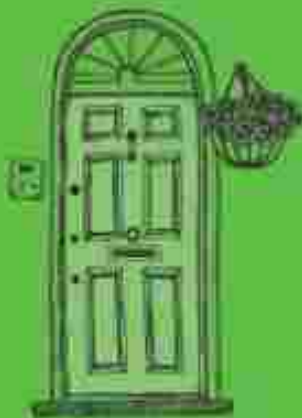

Opening Doors to
Xtraordinary Living

A DEDICATED TEAM

Core Decore has comprehensive team of specially trained members backed by a well – developed machinery plant and organisation, all dedicated to ensuring a high level of support for product quality, durability and economy. Core Decore develops not only doors, but good customer relations too by working consistently to ensure that the customer's impression of Core Decore and its products is a positive one right from initial consultation to delivery. As a manufacturer of Designer doors, Core Decore operates primarily on the B 2-B market & we also work with Builders, Consultants, Architect & Engineers to give best quality and designs.