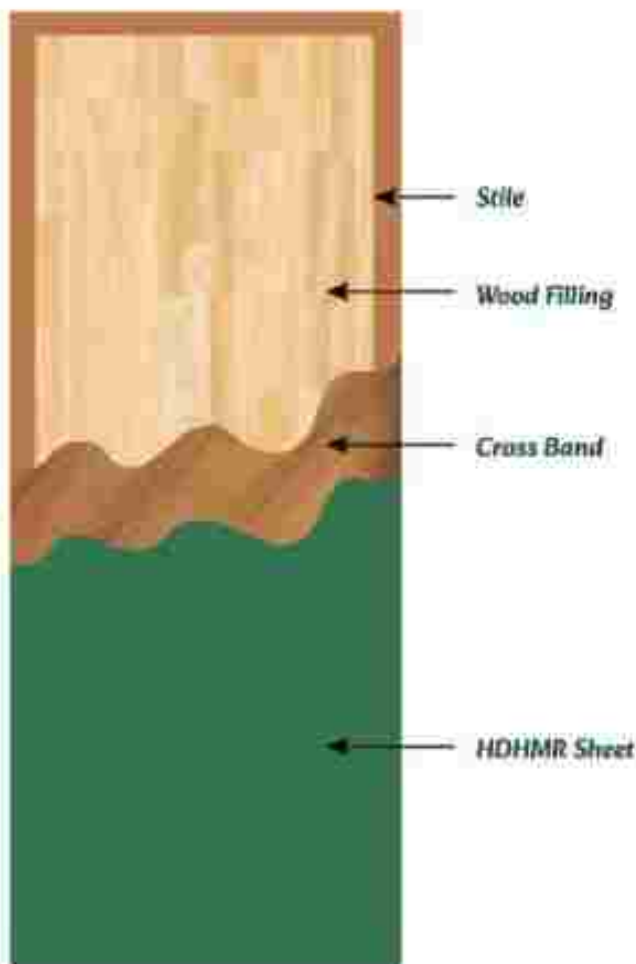

P 3

P 4

P 5

P 6

Immerse yourself in our stylish and embracing collection.

SPECIFICATION

Thickness : 30mm
 Height (Inch) : 72", 75", 78", 81"
 Width : 32", 33", 36"

*Custom sizes available on demand

Core Decore Flush Doors are simple interior and exterior doors that feature plain facings on both sides of the construction. While the flush door is more closely associated with function rather than style, this plain sort of door lends itself well to a number of room design where the desire is to highlight other elements in the space. Doors of this type may have a solid or hollow core. The typical flush door is manufactured by using two sections of plywood that are attached to each side of a wooden frame, while the interior of the door is made of solid hardwood blocks.